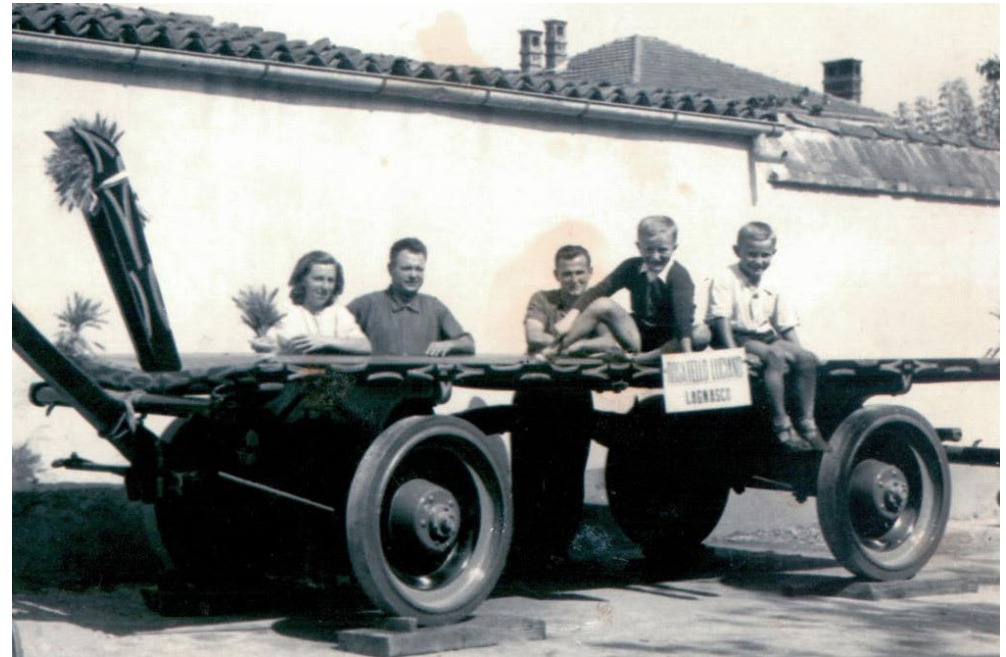

THE COMPANY

- Family company founded in 1937
- 4th generation
- Based in Lagnasco, Italy
- Great experience in the sector of agriculture mechanization

MADE IN ITALY