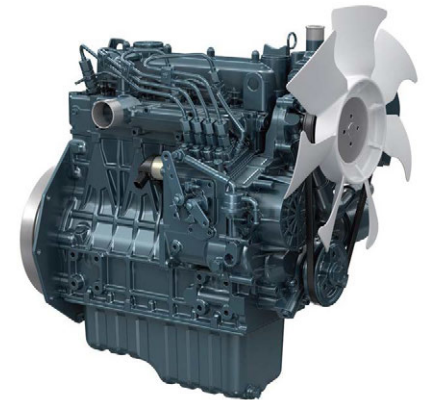

2WD or 4WD

3 or 4 cylinders diesel engine
Kohler ou Kubota

2-gears manual shift

Max Speed: 10-13 km/h

KOHLER
ENGINES

Kubota

PLATFORMS

- Ideal for all kinds of orchards
- Ease of use and maintenance
- Robust and long-lasting
- Customizable according to your needs

OPTIONS (ENGINES)

KOHLER
ENGINES

Kohler KDW1003
18kW – 62Nm

Kohler KDW1404
18kW – 70Nm

Kubota

Kubota D1105
18 kW – 72Nm

Kubota V1505
18 kW – 92Nm

OPTIONS (TYRES)